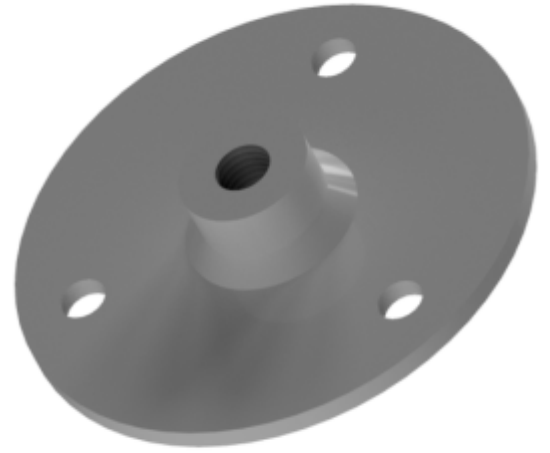

SonicAire Mounting Options

TPM

Three Point Mount

The TPM or Three Point Mount is our standard universal hanging mount. The TPM allows for the customer to mount a SonicAire fan from most flat building structure surfaces. The SonicAire fan attaches to the TPM with a support tube (included).

Note: SonicAire does not provide attachment hardware for the TPM. The necessary hardware is determined by the structure to which the TPM is secured.

Approx. Weight: 13 lbs
(in addition to fan assembly)