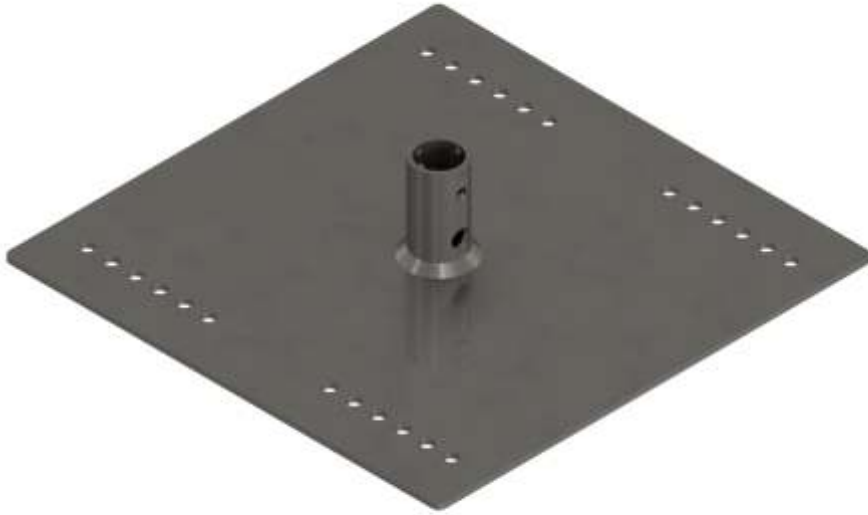

SonicAire Mounting Options

BFM

Base Floor Mount

With the BPM, you can mount the SonicAire upside down from any level ground surface.

Approx. Weight: 20 lbs
(in addition to fan assembly)

Dimensions

P L A N

E L E V A T I O N