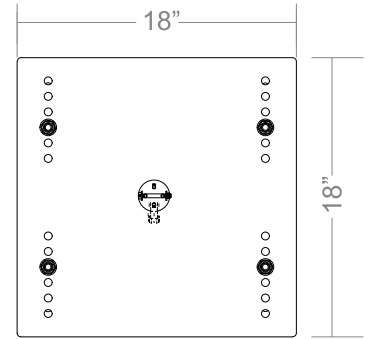

SonicAire Mounting Options

BFM

Base Floor Mount

With the BPM, you can mount the SonicAire upside down from any level ground surface.

Approx. Weight: 20 lbs
(in addition to fan assembly)

Dimensions

P L A N

E L E V A T I O N

Fan Elevations